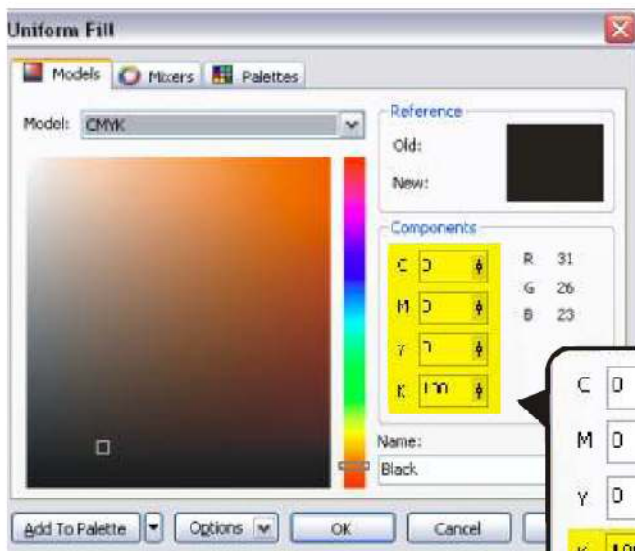

## 1 Spot colour separation

To print your artwork in just one colour like this:

Prepare your artwork like this:

Filled the artwork with 100K (Pure Black) to represent the color in your artwork.

During Ordering with us,State colour to be printed in your artwork.In above example:(K100=EX BLU03)

## Spot Colour Chart

|           |           |           |           |           |           |
|-----------|-----------|-----------|-----------|-----------|-----------|
| EX VIO 01 | EX BLU 01 | EX BLU 02 | EX BLU 03 | EX BLU 04 | EX CYN 01 |
| EX GRN 01 | EX GRN 02 | EX GRN 03 | EX GRN 04 | EX GRN 05 | EX GRN 06 |
| EX GRN 07 | EX GRN 08 | EX RED 01 | EX RED 02 | EX RED 03 | EX MAG 01 |
| EX YEL 01 | EX ORG 01 | EX ORG 02 | EX BRW 01 | EX BRW 02 | EX PUR 01 |
| EX MAR 01 | EX GRY 01 | EX GRY 02 | EX BLK 01 |           |           |