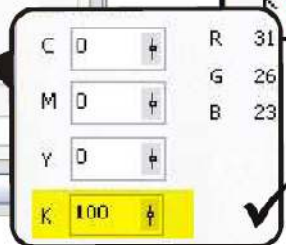

## 1 Spot colour separation

To print your artwork in just one colour like this:

Prepare your artwork like this:

Filled the artwork with 100K (Pure Black) to represent the color in your artwork.

During Ordering with us,State colour to be printed in your artwork.In above example:(K100=EX BLU03)

## Spot Colour Chart

|           |           |           |           |           |           |
|-----------|-----------|-----------|-----------|-----------|-----------|
| EX VIO 01 | EX BLU 01 | EX BLU 02 | EX BLU 03 | EX BLU 04 | EX CYN 01 |
| EX GRN 01 | EX GRN 02 | EX GRN 03 | EX GRN 04 | EX GRN 05 | EX GRN 06 |
| EX GRN 07 | EX GRN 08 | EX RED 01 | EX RED 02 | EX RED 03 | EX MAG 01 |
| EX YEL 01 | EX ORG 01 | EX ORG 02 | EX BRW 01 | EX BRW 02 | EX PUR 01 |
| EX MAR 01 | EX GRY 01 | EX GRY 02 | EX BLK 01 |           |           |