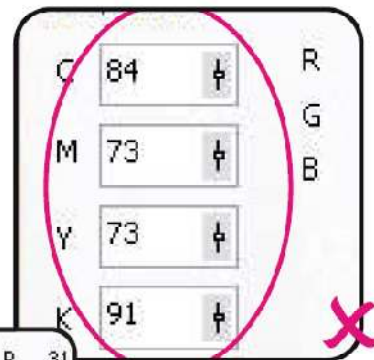

## 1 Spot colour separation

To print your artwork in just one colour like this:

Prepare your artwork like this:

Filled the artwork with 100K (Pure Black) to represent the color in your artwork.

During Ordering with us,State colour to be printed in your artwork.In above example:(K100=EX BLU03)

## Spot Colour Chart

|           |           |           |           |           |           |
|-----------|-----------|-----------|-----------|-----------|-----------|
| EX VIO 01 | EX BLU 01 | EX BLU 02 | EX BLU 03 | EX BLU 04 | EX CYN 01 |
| EX GRN 01 | EX GRN 02 | EX GRN 03 | EX GRN 04 | EX GRN 05 | EX GRN 06 |
| EX GRN 07 | EX GRN 08 | EX RED 01 | EX RED 02 | EX RED 03 | EX MAG 01 |
| EX YEL 01 | EX ORG 01 | EX ORG 02 | EX BRW 01 | EX BRW 02 | EX PUR 01 |
| EX MAR 01 | EX GRY 01 | EX GRY 02 | EX BLK 01 |           |           |