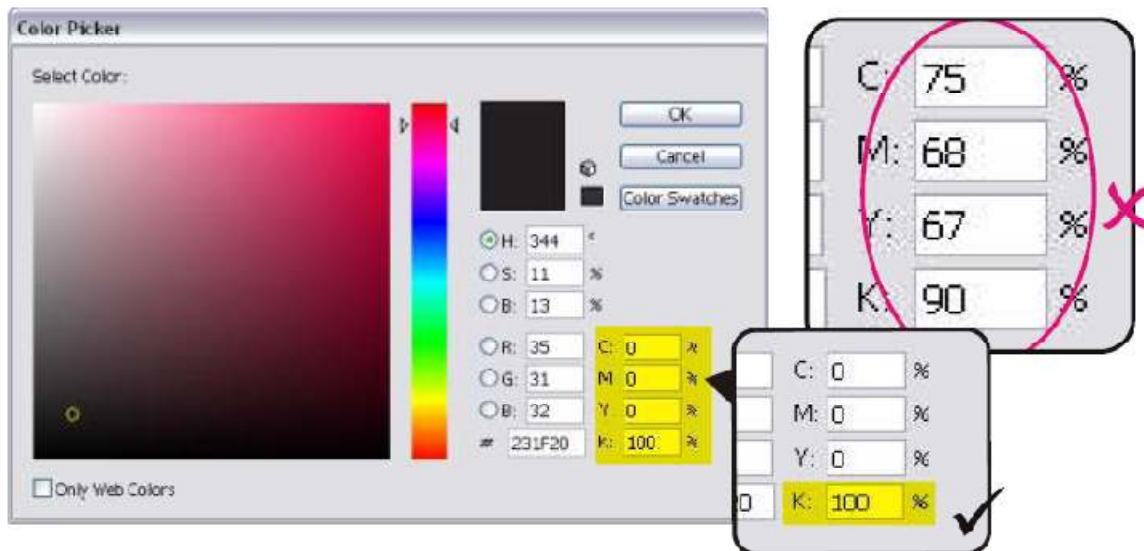

1 Spot colour separation

To print your artwork in just one colour like this:

Prepare your artwork like this:

Filled the artwork with 100K (Pure Black) to represent the color in your artwork.

During Ordering with us,State colour to be printed in your artwork.In above example:(K100=EX BLU03)

Spot Colour Chart

EX VIO 01	EX BLU 01	EX BLU 02	EX BLU 03	EX BLU 04	EX CYN 01
EX GRN 01	EX GRN 02	EX GRN 03	EX GRN 04	EX GRN 05	EX GRN 06
EX GRN 07	EX GRN 08	EX RED 01	EX RED 02	EX RED 03	EX MAG 01
EX YEL 01	EX ORG 01	EX ORG 02	EX BRW 01	EX BRW 02	EX PUR 01
EX MAR 01	EX GRY 01	EX GRY 02	EX BLK 01		